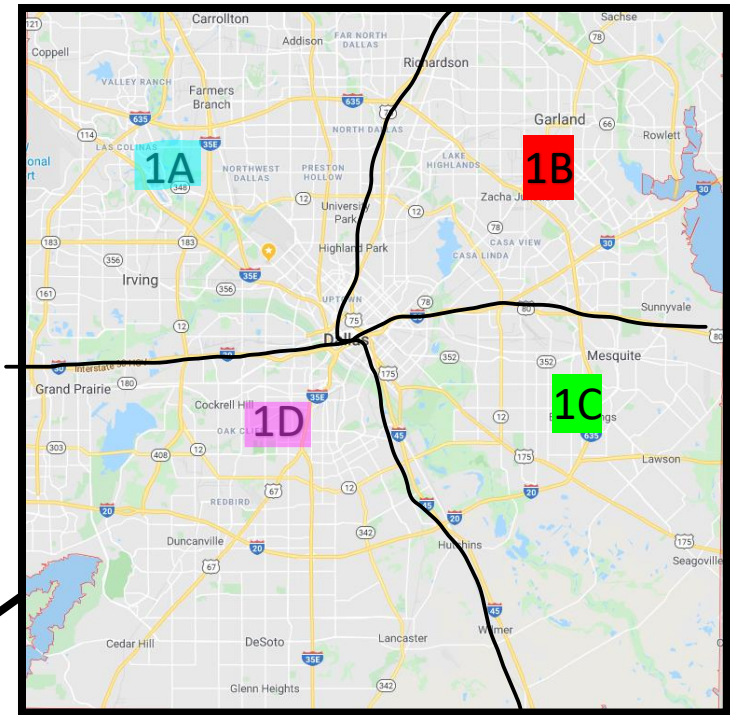

Suzie – Rockwall, Dallas 1A & Ellis

John – Dallas 1C, Grayson, Fannin

Emily – Denton & Dallas 1B

Dakota – Dallas 1D, Kaufman, Navarro and Hopkins

Renee – Hunt, Collin, Delta, Lamar

d

Dallas County:

1A: North of I-30, West of Toll way

1B: North of I-30, East of Toll way

1C: South of I-30, East of 35

1D: South of I-30, West of 35