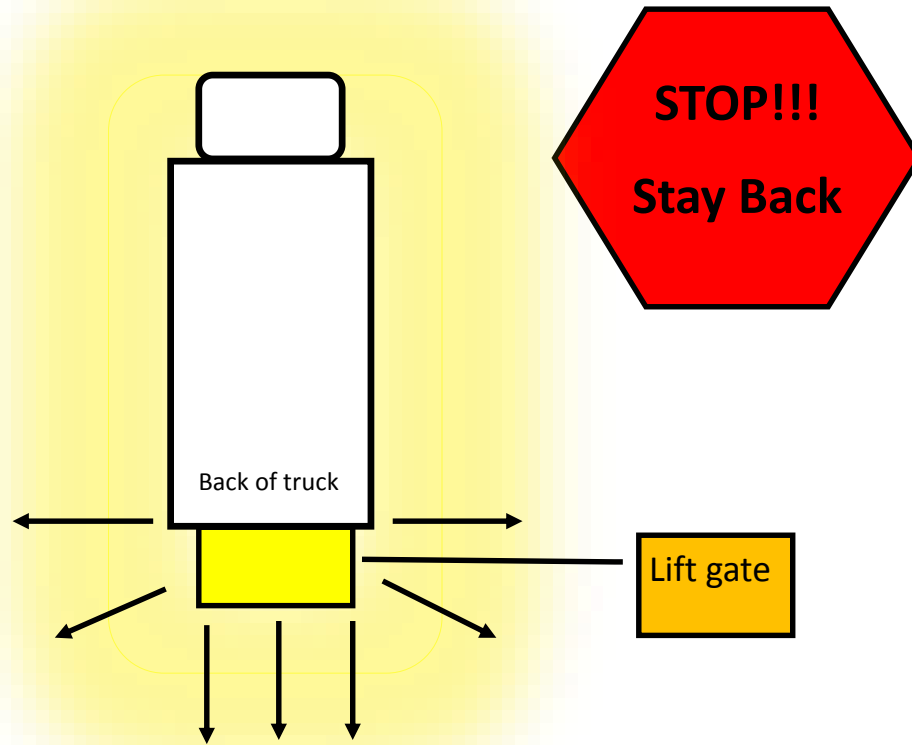

Safety for all!

- ⇒ Please stay 10 feet away from truck at all times (Yellow Zone)
- ⇒ Wait for driver to unload product and place it in safe place before unwrapping or unloading product from pallet
- ⇒ Please don't crowd the driver
- ⇒ Stay 10 feet away from pallet jack